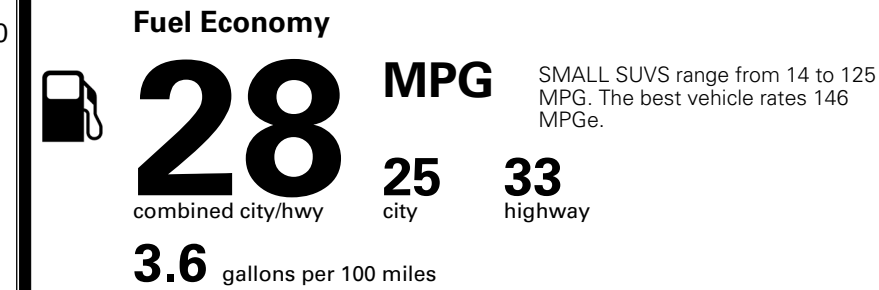

EPA DOT Fuel Economy and Environment

Gasoline Vehicle

You spend $250
more in fuel costs over 5 years compared to the average new vehicle.

Annual fuel cost $1,750