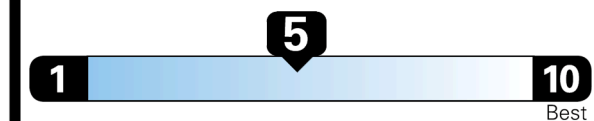

Fuel Economy & Greenhouse Gas Rating (tailpipe only)

This vehicle emits 343 grams CO₂ per mile. The best emits 0 grams per mile (tailpipe only). Producing and distributing fuel also create emissions; learn more at fueleconomy.gov.