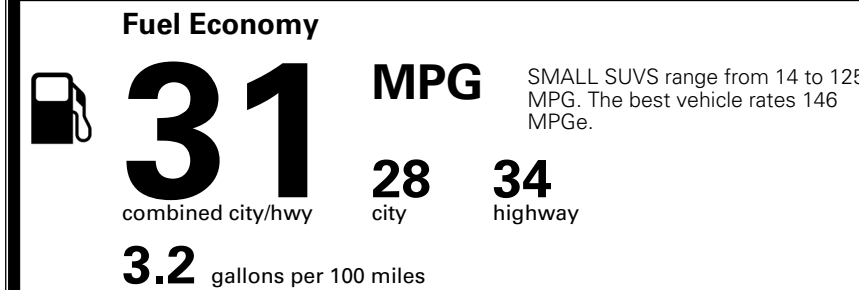

MANUFACTURER'S SUGGESTED RETAIL PRICE ▶ $ 26,490.00

COMPARE EX FWD FEATURES

Added to/in place of standard S FWD features

- 10.25" Instrument Display
- SynTex Seating Material
- Heated Front Seats
- Power Driver's Seat w/ Power Lumbar
- Dual Illuminated Vanity Mirrors
- Wireless Phone Charger
- Parking Distance Warning - Reverse

ADDITIONAL INSTALLED EQUIPMENT:

(In addition to or in place of standard features)
Carpeted Floor Mats $200.00
Auto-Dimming Mirror w/ HomeLink™ $375.00

MSRP INCLUDING OPTIONS $ 27,065.00

INLAND FREIGHT AND HANDLING $ 1,495.00

TOTAL MANUFACTURER'S SUGGESTED RETAIL PRICE ▶ $ 28,560.00

TOTAL ADDITIONAL WEIGHT: 6.9

*Additional terms and conditions apply.
**Kia Connect may be currently unavailable for some Model Year 2022 and newer vehicles sold or purchased in Massachusetts; please see owners.kia.com for more information.
NOTE: When you purchase this vehicle, Kia America, Inc. collects personal information you provide to the dealership. For information on our collection and use of personal information and your rights, please see our Privacy Policy on www.kia.com.

EPA DOT Fuel Economy and Environment

Gasoline Vehicle

You save $500
in fuel costs over 5 years compared to the average new vehicle.

Annual fuel cost $1,600