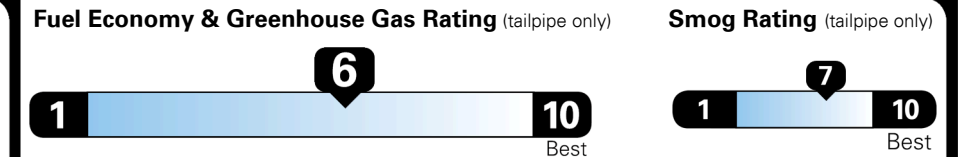

TOTAL ADDITIONAL WEIGHT: 5.8

EPA DOT Fuel Economy and Environment

Gasoline Vehicle

Fuel Economy

31 MPG
 combined city/hwy

28 MPG
 city

34 MPG
 highway

3.2 gallons per 100 miles

SMALL SUVs range from 14 to 123 MPG. The best vehicle rates 140 MPGe.

You save \$1,000
 in fuel costs over 5 years compared to the average new vehicle.

Annual fuel cost \$1,750

This vehicle emits 288 grams CO₂ per mile. The best emits 0 grams per mile (tailpipe only). Producing and distributing fuel also create emissions; learn more at fueleconomy.gov.