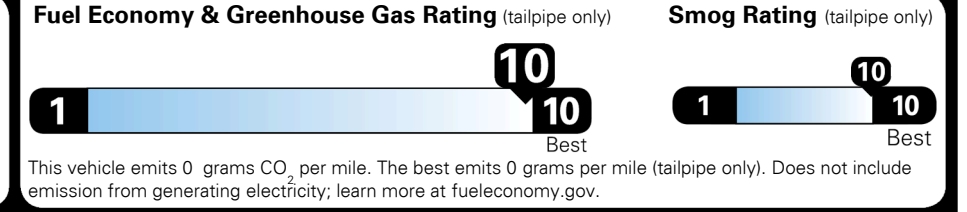

Actual results will vary for many reasons, including driving conditions and how you drive and maintain your vehicle. The average new vehicle gets 28 MPG and costs $8,000 to fuel over 5 years. Cost estimates are based on 15,000 miles per year at $0.14 per kW-hr. MPGe is miles per gasoline gallon equivalent. Vehicle emissions are a significant cause of global warming and smog.

fueleconomy.gov

Calculate personalized estimates and compare vehicles

GOVERNMENT 5-STAR SAFETY RATINGS

Overall Vehicle Score	Not Rated	
Based on the combined rating of frontal, side and rollover. Should ONLY be compared to other vehicles of similar size and weight.		
Frontal Crash	Driver	★★★★★
	Passenger	★★★★
Based on the risk of injury in a frontal impact. Should ONLY be compared to other vehicles of similar size and weight.		
Side Crash	Front seat	★★★★★
	Rear seat	★★★★★
Star ratings based on the risk of injury in a side impact.		
Rollover	Not Rated	
Star ratings based on the risk of rollover in a single-vehicle crash.		

Star ratings range from 1 to 5 stars (★★★★★) with 5 being the highest.
Source: National Highway Traffic Safety Administration (NHTSA).
www.safercar.gov or 1-888-327-4236

Manufacturer's suggested retail price includes Manufacturer's recommended pre-delivery service. License and title fees, state and local taxes and other dealer installed options and accessories are not included in the manufacturer's suggested retail price.

PARTS CONTENT INFORMATION

FOR VEHICLES IN THIS CAR LINE U.S./CANADIAN PARTS CONTENT: 1 %

MAJOR SOURCES OF FOREIGN PARTS: KOREA: 95%

NOTE: PARTS CONTENT DOES NOT INCLUDE FINAL ASSEMBLY, DISTRIBUTION, OR OTHER NON-PARTS COSTS.

FOR THIS VEHICLE FINAL ASSEMBLY POINT: HWASUNG, KOREA

COUNTRY OF ORIGIN ENGINE: KOREA

TRANSMISSION: KOREA