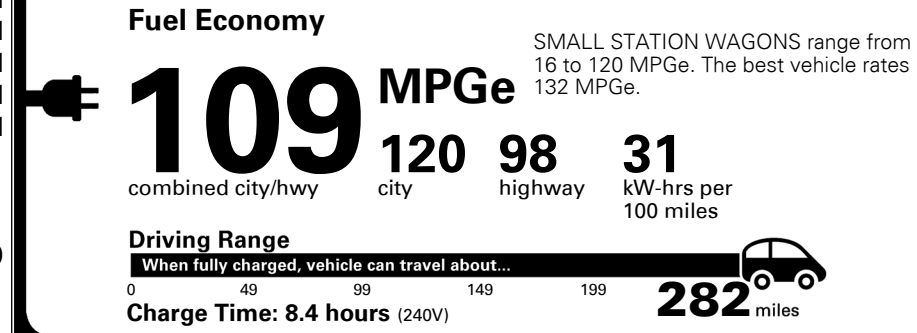

MANUFACTURER'S SUGGESTED RETAIL PRICE ▶

$ 52,600.00

COMPARE WIND AWD FEATURES

Added to/in place of standard WIND RWD features
- Dual-Motor e-AWD (All-Wheel Drive)
- Dual Electric Motors (320hp)
- Heat Pump
- Heated Steering Wheel

Included
Included
Included
Included
Included

ADDITIONAL INSTALLED EQUIPMENT:

(In addition to or in place of standard features)
Wind Technology Package
- Surround View Monitor
- Blind-Spot View Monitor
- Remote Smart Parking Assist
- Parking Collision-Avoidance Assist - Reverse
Carpeted Floor Mats

$1,500.00

$175.00

MSRP INCLUDING OPTIONS

$ 54,275.00

INLAND FREIGHT AND HANDLING

$ 1,325.00

TOTAL MANUFACTURER'S SUGGESTED RETAIL PRICE ▶

$ 55,600.00

TOTAL ADDITIONAL WEIGHT: 7.9

*Additional terms and conditions apply.

**Kia Connect may be currently unavailable for Model Year 2022 and newer vehicles sold or purchased in Massachusetts; please see owners.kia.com for updates on availability.

NOTE: When you purchase this vehicle, Kia America, Inc. collects personal information you provide to the dealership. For information on our collection and use of personal information and your rights, please see our Privacy Policy on www.kia.com.

Most Dependable
Mass Market Brand
3 Years in a Row

EPA DOT Fuel Economy and Environment

Electric Vehicle

You save $4,750
in fuel costs over 5 years compared to the average new vehicle.

Annual fuel cost $650