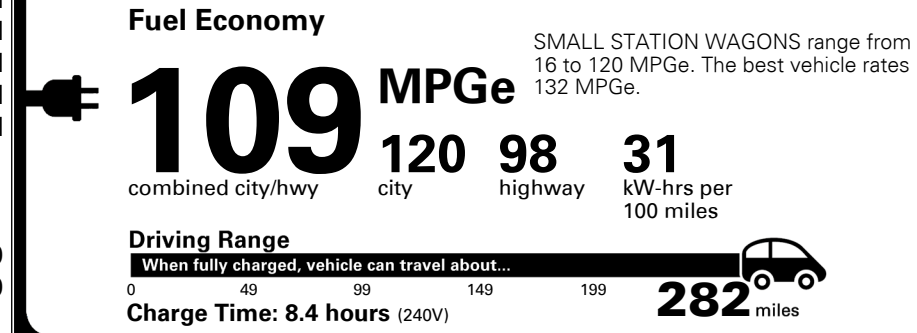

MANUFACTURER'S SUGGESTED RETAIL PRICE ▶

$ 52,600.00

COMPARE WIND AWD FEATURES

Added to/in place of standard WIND RWD features
- Dual-Motor e-AWD (All-Wheel Drive)
- Dual Electric Motors (320hp)
- Heat Pump
- Heated Steering Wheel

Included
Included
Included
Included
Included

ADDITIONAL INSTALLED EQUIPMENT:
(In addition to or in place of standard features)

Aurora Black Pearl Paint
Wind Technology Package
- Surround View Monitor
- Blind-Spot View Monitor
- Remote Smart Parking Assist
- Parking Collision-Avoidance Assist - Reverse
Carpeted Floor Mats

$495.00
$1,500.00

$175.00

MSRP INCLUDING OPTIONS

$ 54,770.00

INLAND FREIGHT AND HANDLING

$ 1,325.00

TOTAL MANUFACTURER'S SUGGESTED RETAIL PRICE ▶

$ 56,095.00

TOTAL ADDITIONAL WEIGHT: 7.9

*Additional terms and conditions apply.

**Kia Connect may be currently unavailable for Model Year 2022 and newer vehicles sold or purchased in Massachusetts; please see owners.kia.com for updates on availability.

NOTE: When you purchase this vehicle, Kia America, Inc. collects personal information you provide to the dealership. For information on our collection and use of personal information and your rights, please see our Privacy Policy on www.kia.com.

Most Dependable
Mass Market Brand
3 Years in a Row

EPA DOT Fuel Economy and Environment

Electric Vehicle

You save $4,750
in fuel costs over 5 years compared to the average new vehicle.

Annual fuel cost $650