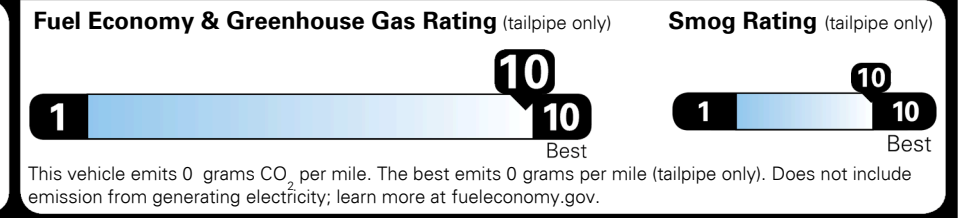

Actual results will vary for many reasons, including driving conditions and how you drive and maintain your vehicle. The average new vehicle gets 28 MPG and costs $8,000 to fuel over 5 years. Cost estimates are based on 15,000 miles per year at $0.14 per kW-hr. MPGe is miles per gasoline gallon equivalent. Vehicle emissions are a significant cause of global warming and smog.

fueleconomy.gov

Calculate personalized estimates and compare vehicles

GOVERNMENT 5-STAR SAFETY RATINGS

Overall Vehicle Score	Not Rated	
Based on the combined rating of frontal, side and rollover. Should ONLY be compared to other vehicles of similar size and weight.		
Frontal	Driver	★ ★ ★ ★ ★
Crash	Passenger	★ ★ ★ ★
Based on the risk of injury in a frontal impact. Should ONLY be compared to other vehicles of similar size and weight.		
Side	Front seat	★ ★ ★ ★ ★
Crash	Rear seat	★ ★ ★ ★ ★
Star ratings based on the risk of injury in a side impact.		
Rollover	Not Rated	
Star ratings based on the risk of rollover in a single-vehicle crash.		

Star ratings range from 1 to 5 stars (★★★★★) with 5 being the highest.
Source: National Highway Traffic Safety Administration (NHTSA).
www.safercar.gov or 1-888-327-4236

Manufacturer's suggested retail price includes Manufacturer's recommended pre-delivery service. License and title fees, state and local taxes and other dealer installed options and accessories are not included in the manufacturer's suggested retail price.

PARTS CONTENT INFORMATION

FOR VEHICLES IN THIS CAR LINE U.S./CANADIAN PARTS CONTENT: 1 %

MAJOR SOURCES OF FOREIGN PARTS: KOREA: 95%

NOTE: PARTS CONTENT DOES NOT INCLUDE FINAL ASSEMBLY, DISTRIBUTION, OR OTHER NON-PARTS COSTS.

FOR THIS VEHICLE FINAL ASSEMBLY POINT: HWASUNG, KOREA

COUNTRY OF ORIGIN
ENGINE: KOREA
TRANSMISSION: KOREA