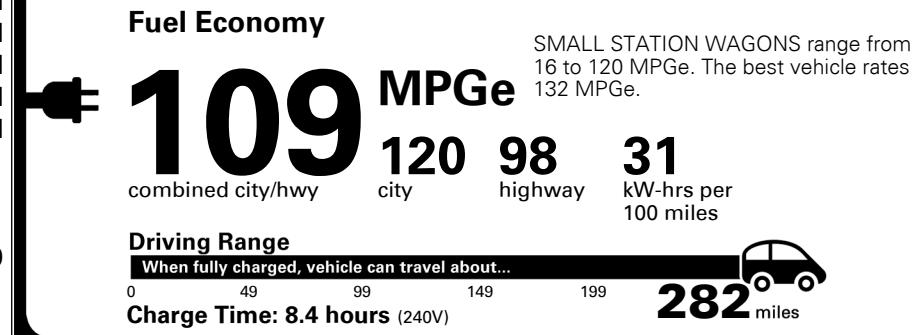

MANUFACTURER'S SUGGESTED RETAIL PRICE ▶

$ 52,600.00

COMPARE WIND AWD FEATURES

Added to/in place of standard WIND RWD features
- Dual-Motor e-AWD (All-Wheel Drive)
- Dual Electric Motors (320hp)
- Heat Pump
- Heated Steering Wheel

Included
Included
Included
Included
Included

ADDITIONAL INSTALLED EQUIPMENT:

(In addition to or in place of standard features)
Wind Technology Package $1,500.00
- Surround View Monitor
- Blind-Spot View Monitor
- Remote Smart Parking Assist
- Parking Collision-Avoidance Assist - Reverse
Carpeted Floor Mats $175.00

MSRP INCLUDING OPTIONS

$ 54,275.00

INLAND FREIGHT AND HANDLING

$ 1,325.00

TOTAL MANUFACTURER'S SUGGESTED RETAIL PRICE ▶

$ 55,600.00

TOTAL ADDITIONAL WEIGHT: 7.9

*Additional terms and conditions apply.

**Kia Connect may be currently unavailable for Model Year 2022 and newer vehicles sold or purchased in Massachusetts; please see owners.kia.com for updates on availability.

NOTE: When you purchase this vehicle, Kia America, Inc. collects personal information you provide to the dealership. For information on our collection and use of personal information and your rights, please see our Privacy Policy on www.kia.com.

Most Dependable
Mass Market Brand
3 Years in a Row

EPA DOT Fuel Economy and Environment

Electric Vehicle

You save $4,750
in fuel costs over 5 years compared to the average new vehicle.

Annual fuel cost $650