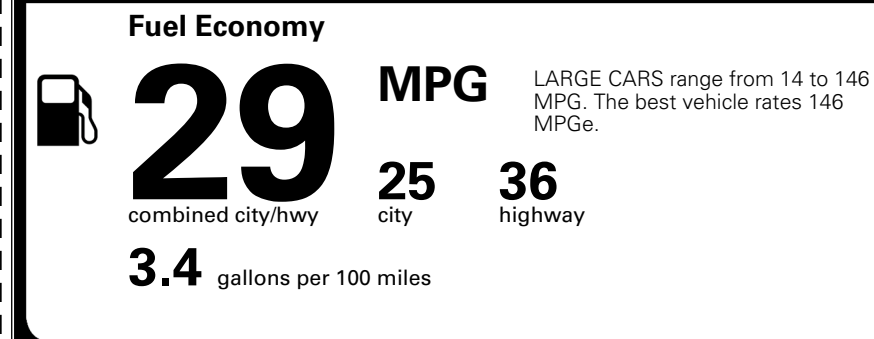

\$695.00
 \$295.00
 \$2,200.00

\$200.00

\$ 31,880.00

\$ 1,245.00

\$ 33,125.00

EPA DOT Fuel Economy and Environment

Gasoline Vehicle

You save \$0
 in fuel costs over 5 years compared to the average new vehicle.