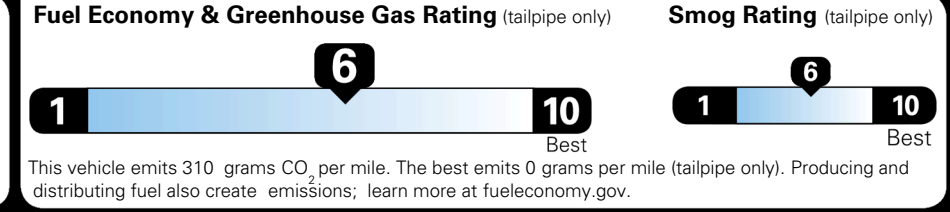

Actual results will vary for many reasons, including driving conditions and how you drive and maintain your vehicle. The average new vehicle gets 29 MPG and costs $8,500 to fuel over 5 years. Cost estimates are based on 15,000 miles per year at $ 3.30 per gallon. MPGe is miles per gasoline gallon equivalent. Vehicle emissions are a significant cause of climate change and smog.

fueleconomy.gov
Calculate personalized estimates and compare vehicles

Smartphone QR Code