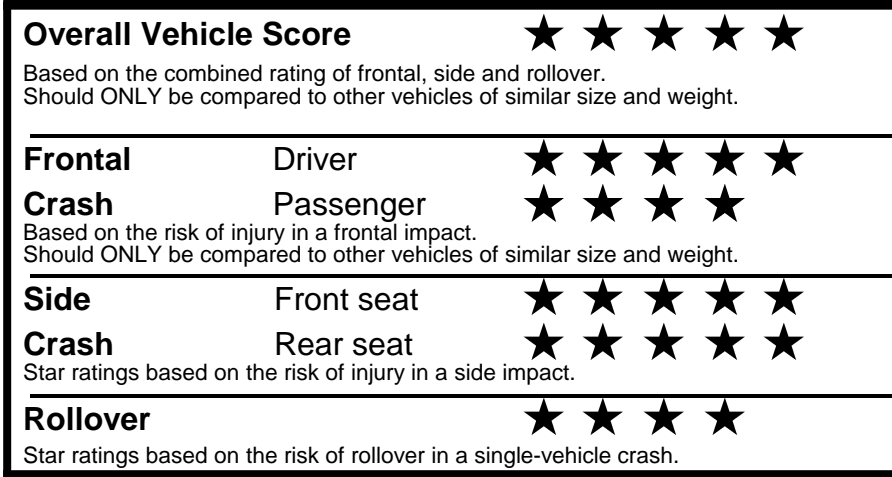

GOVERNMENT 5-STAR SAFETY RATINGS

PARTS CONTENT INFORMATION

FOR VEHICLES IN THIS CAR LINE U.S./CANADIAN PARTS CONTENT: 0 %

MAJOR SOURCES OF FOREIGN PARTS: KOREA: 90%

NOTE: PARTS CONTENT DOES NOT INCLUDE FINAL ASSEMBLY, DISTRIBUTION, OR OTHER NON-PARTS COSTS.

FOR THIS VEHICLE FINAL ASSEMBLY POINT: HWASUNG, KOREA

COUNTRY OF ORIGIN: KOREA

ENGINE (MOTOR): KOREA

TRANSMISSION: KOREA

Star ratings range from 1 to 5 stars (★★★★★) with 5 being the highest.
Source: National Highway Traffic Safety Administration (NHTSA).
www.safercar.gov or 1-888-327-4236

Manufacturer's suggested retail price includes Manufacturer's recommended pre-delivery service. License and title fees, state and local taxes and other dealer installed options and accessories are not included in the manufacturer's suggested retail price.