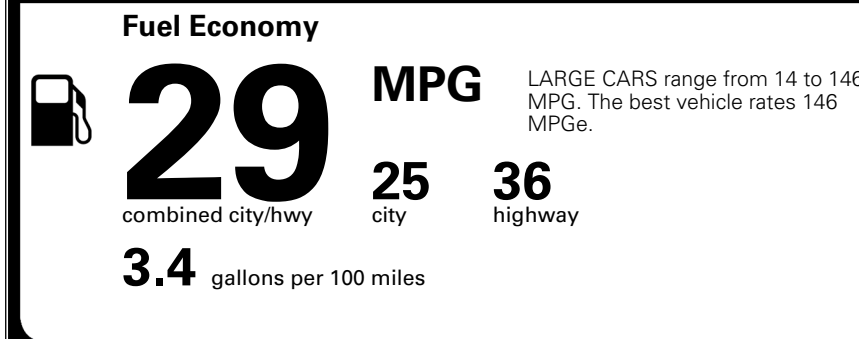

INLAND FREIGHT AND HANDLING

\$ 1,245.00

TOTAL MANUFACTURER'S SUGGESTED RETAIL PRICE ▶

\$ 32,925.00

TOTAL ADDITIONAL WEIGHT: 7.3

*Additional terms and conditions apply.
 **Kia Connect may be currently unavailable for some Model Year 2022 and newer vehicles sold or purchased in Massachusetts; please see owners.kia.com for more information.
 NOTE: When you purchase this vehicle, Kia America, Inc. collects personal information you provide to the dealership. For information on our collection and use of personal information and your rights, please see our Privacy Policy on www.kia.com.

EPA DOT Fuel Economy and Environment

Gasoline Vehicle

You save \$0
 in fuel costs over 5 years compared to the average new vehicle.

Actual results will vary for many reasons, including driving conditions and how you drive and maintain your vehicle. The average new vehicle gets 29 MPG and costs \$8,500 to fuel over 5 years. Cost estimates are based on 15,000 miles per year at \$ 3.30 per gallon. MPGe is miles per gasoline gallon equivalent. Vehicle emissions are a significant cause of climate change and smog.