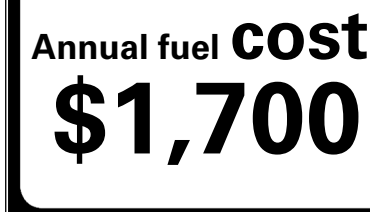

Actual results will vary for many reasons, including driving conditions and how you drive and maintain your vehicle. The average new vehicle gets 29 MPG and costs $8,500 to fuel over 5 years. Cost estimates are based on 15,000 miles per year at $ 3.30 per gallon. MPGe is miles per gasoline gallon equivalent. Vehicle emissions are a significant cause of climate change and smog.

fueleconomy.gov
Calculate personalized estimates and compare vehicles

Smartphone QR Code