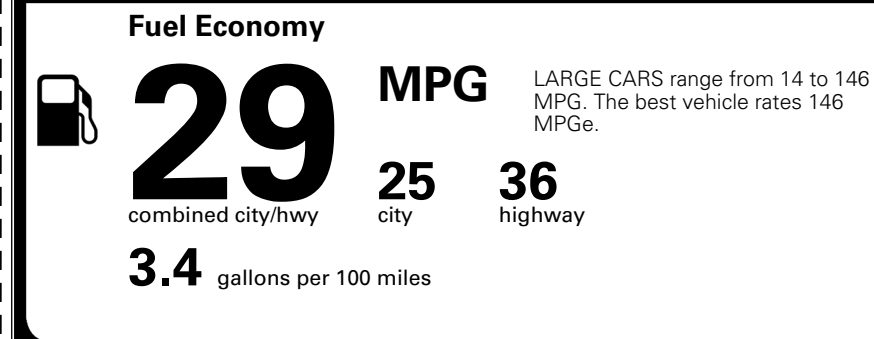

\$495.00
 \$295.00
 \$200.00

\$ 29,380.00

\$ 1,195.00

\$ 30,575.00

EPA DOT Fuel Economy and Environment

Gasoline Vehicle

You save \$0
 in fuel costs over 5 years compared to the average new vehicle.

Annual fuel cost \$1,700