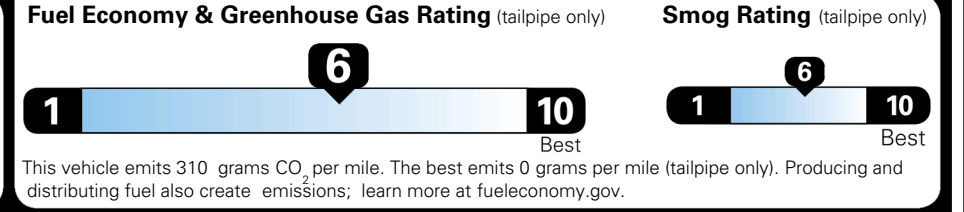

\$495.00
 \$295.00
 \$200.00

\$ 29,380.00

\$ 1,195.00

\$ 30,575.00

EPA DOT Fuel Economy and Environment

Gasoline Vehicle

You save \$0
 in fuel costs over 5 years compared to the average new vehicle.

Annual fuel cost \$1,700