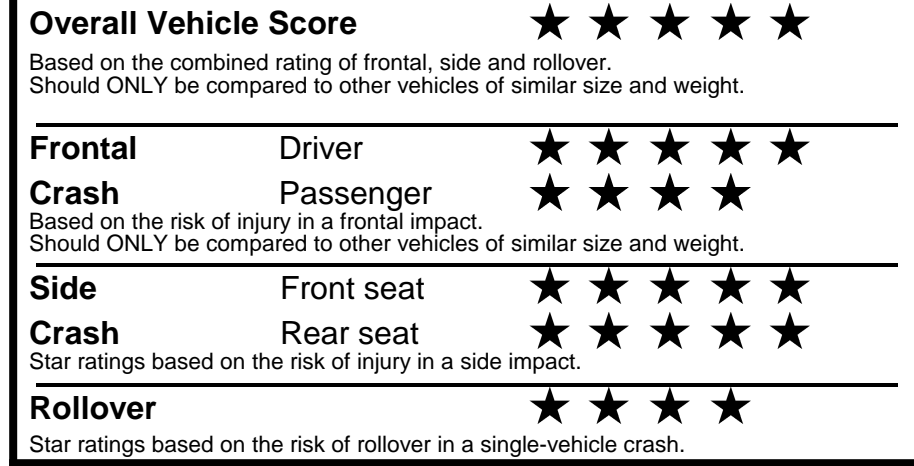

GOVERNMENT 5-STAR SAFETY RATINGS

Star ratings range from 1 to 5 stars (★★★★★) with 5 being the highest.
Source: National Highway Traffic Safety Administration (NHTSA).
www.safercar.gov or 1-888-327-4236

Manufacturer's suggested retail price includes Manufacturer's recommended pre-delivery service. License and title fees, state and local taxes and other dealer installed options and accessories are not included in the manufacturer's suggested retail price.

PARTS CONTENT INFORMATION

FOR VEHICLES IN THIS CAR LINE U.S./CANADIAN PARTS CONTENT: 0 %

MAJOR SOURCES OF FOREIGN PARTS: KOREA: 90%

NOTE: PARTS CONTENT DOES NOT INCLUDE FINAL ASSEMBLY, DISTRIBUTION, OR OTHER NON-PARTS COSTS.

FOR THIS VEHICLE FINAL ASSEMBLY POINT: HWASUNG, KOREA

COUNTRY OF ORIGIN ENGINE (MOTOR): KOREA
TRANSMISSION: KOREA