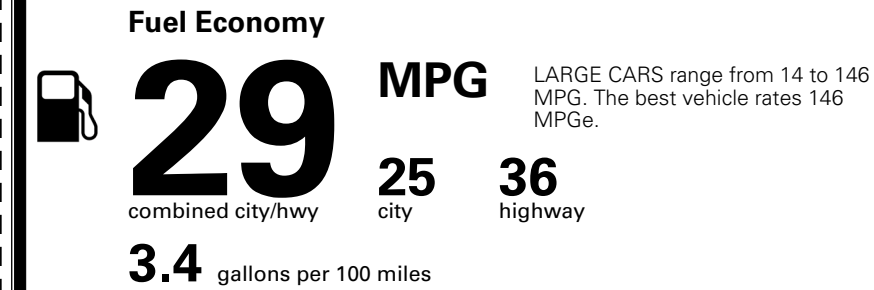

\$295.00
 \$2,200.00

\$200.00

\$ 31,185.00

\$ 1,245.00

\$ 32,430.00

EPA DOT Fuel Economy and Environment

Gasoline Vehicle

You save \$0
 in fuel costs over 5 years compared to the average new vehicle.