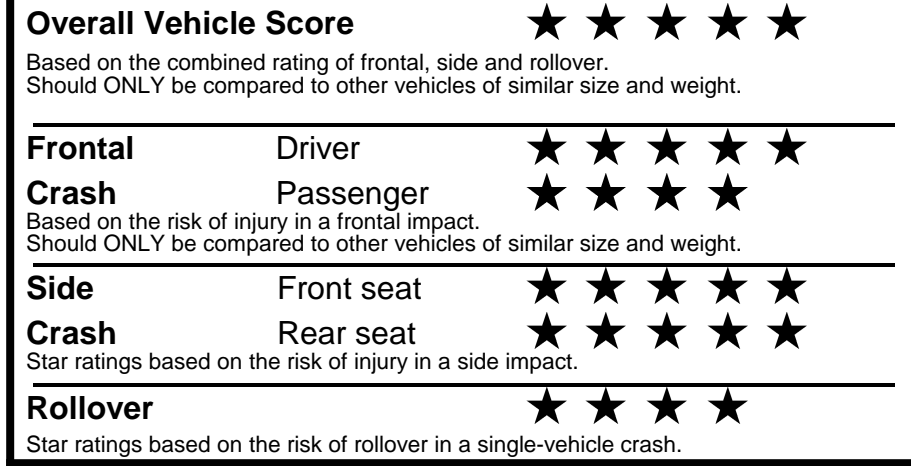

fueleconomy.gov

Calculate personalized estimates and compare vehicles

GOVERNMENT 5-STAR SAFETY RATINGS

Star ratings range from 1 to 5 stars (★★★★★) with 5 being the highest.
 Source: National Highway Traffic Safety Administration (NHTSA).
www.safercar.gov or 1-888-327-4236