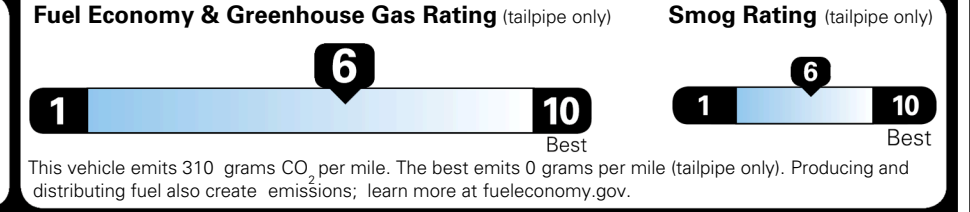

\$ 30,430.00

EPA DOT Fuel Economy and Environment

Gasoline Vehicle

You save \$0
 in fuel costs over 5 years compared to the average new vehicle.

Annual fuel cost \$1,700

Actual results will vary for many reasons, including driving conditions and how you drive and maintain your vehicle. The average new vehicle gets 29 MPG and costs \$8,500 to fuel over 5 years. Cost estimates are based on 15,000 miles per year at \$ 3.30 per gallon. MPGe is miles per gasoline gallon equivalent. Vehicle emissions are a significant cause of climate change and smog.