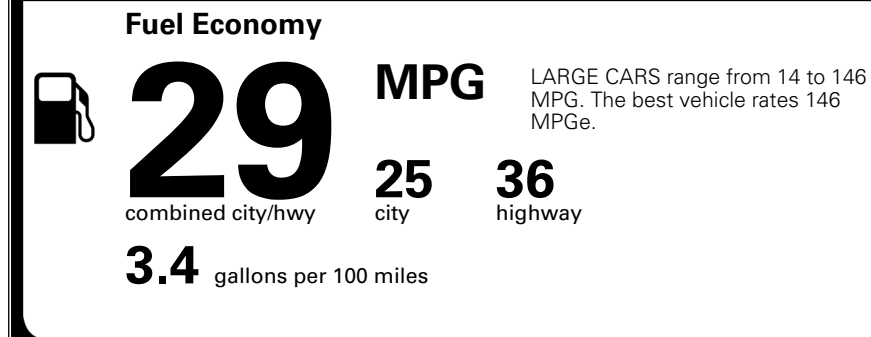

EPA DOT Fuel Economy and Environment

Gasoline Vehicle

You save $0
in fuel costs over 5 years compared to the average new vehicle.

Annual fuel cost $1,700