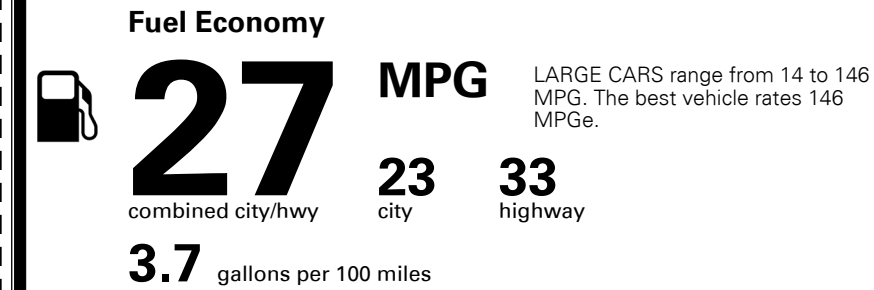

TOTAL ADDITIONAL WEIGHT: 14.2

\$ 33,490.00

Included
 Included
 Included
 Included
 Included
 Included
 Included
 Included
 Included

\$200.00
 \$350.00
 \$140.00

\$ 34,180.00

\$ 1,195.00

\$ 35,375.00

EPA DOT Fuel Economy and Environment