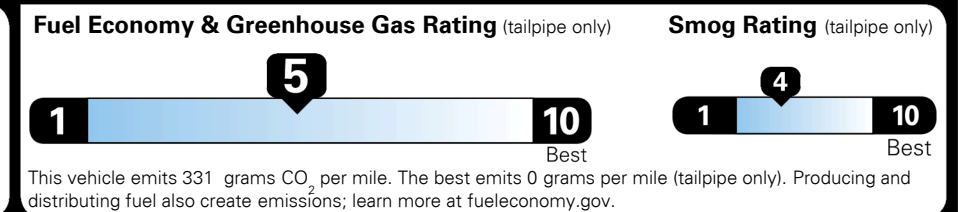

Actual results will vary for many reasons, including driving conditions and how you drive and maintain your vehicle. The average new vehicle gets 29 MPG and costs $8,500 to fuel over 5 years. Cost estimates are based on 15,000 miles per year at $ 3.30 per gallon. MPGe is miles per gasoline gallon equivalent. Vehicle emissions are a significant cause of climate change and smog.

fueleconomy.gov
Calculate personalized estimates and compare vehicles

Smartphone QR Code