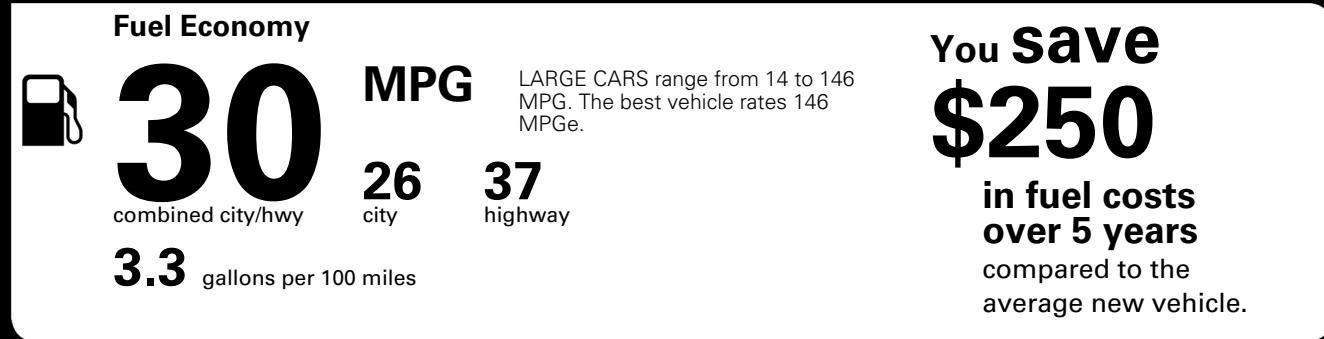

TOTAL ADDITIONAL WEIGHT:

EPA DOT Fuel Economy and Environment Gasoline Vehicle

Actual results will vary for many reasons, including driving conditions and how you drive and maintain your vehicle. The average new vehicle gets 29 MPG and costs \$8,500 to fuel over 5 years. Cost estimates are based on 15,000 miles per year at \$ 3.30 per gallon. MPGe is miles per gasoline gallon equivalent. Vehicle emissions are a significant cause of climate change and smog.