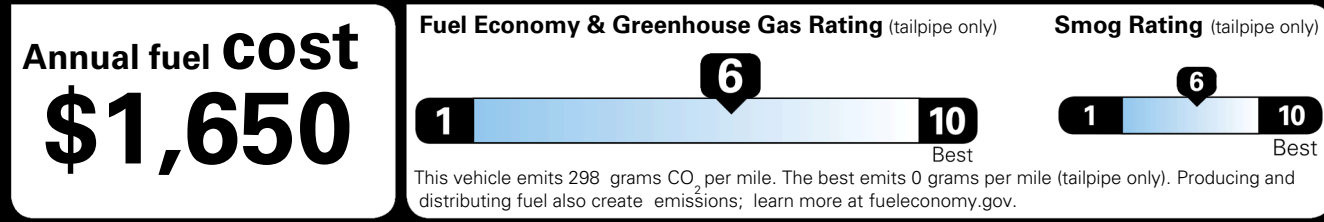

MANUFACTURER'S SUGGESTED RETAIL PRICE ▶ \$ 27,390.00

ADDITIONAL INSTALLED EQUIPMENT:
 (In addition to or in place of standard features)

MSRP INCLUDING OPTIONS \$ 27,390.00

INLAND FREIGHT AND HANDLING \$ 1,195.00

TOTAL ADDITIONAL WEIGHT:

EPA DOT Fuel Economy and Environment Gasoline Vehicle

Actual results will vary for many reasons, including driving conditions and how you drive and maintain your vehicle. The average new vehicle gets 29 MPG and costs \$8,500 to fuel over 5 years. Cost estimates are based on 15,000 miles per year at \$ 3.30 per gallon. MPGe is miles per gasoline gallon equivalent. Vehicle emissions are a significant cause of climate change and smog.