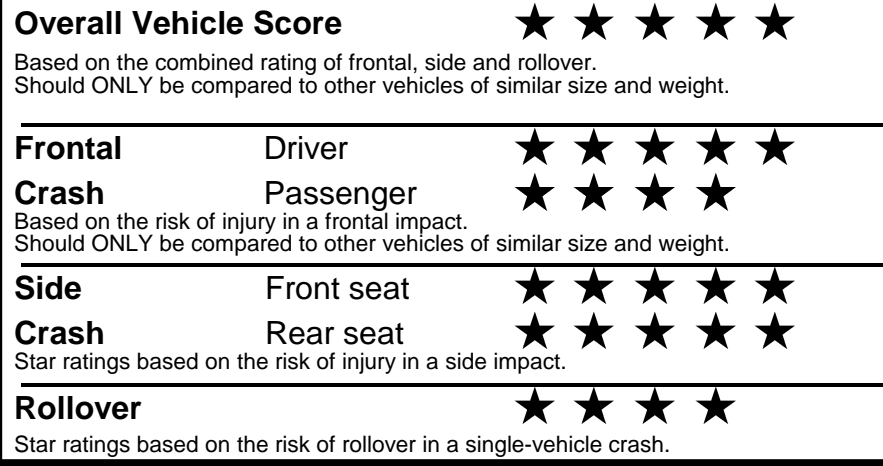

GOVERNMENT 5-STAR SAFETY RATINGS PARTS CONTENT INFORMATION

FOR VEHICLES IN THIS CAR LINE U.S./CANADIAN PARTS CONTENT: 0 %

MAJOR SOURCES OF FOREIGN PARTS: KOREA: 90%

NOTE: PARTS CONTENT DOES NOT INCLUDE FINAL ASSEMBLY, DISTRIBUTION, OR OTHER NON-PARTS COSTS.

FOR THIS VEHICLE FINAL ASSEMBLY POINT: HWASUNG, KOREA

Star ratings range from 1 to 5 stars (★★★★★) with 5 being the highest. Source: National Highway Traffic Safety Administration (NHTSA). www.safercar.gov or 1-888-327-4236

Manufacturer's suggested retail price includes Manufacturer's recommended pre-delivery service. License and title fees, state and local taxes and other dealer installed options and accessories are not included in the manufacturer's suggested retail price.

COUNTRY OF ORIGIN ENGINE (MOTOR): KOREA

TRANSMISSION: KOREA