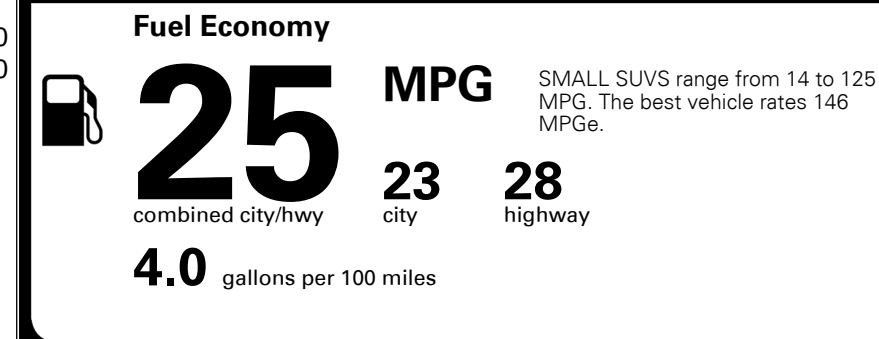

EPA DOT Fuel Economy and Environment

Gasoline Vehicle

You spend $1,500 more in fuel costs over 5 years
compared to the average new vehicle.

Annual fuel cost $2,000