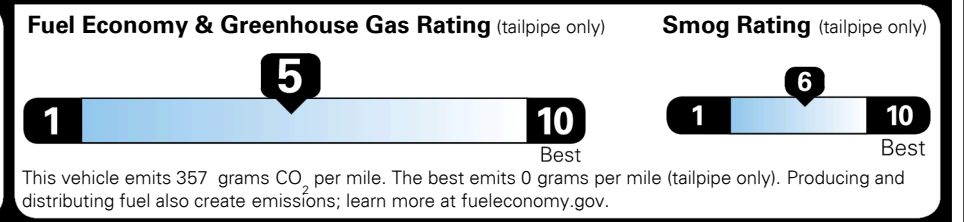

MSRP INCLUDING OPTIONS \$ 37,820.00

INLAND FREIGHT AND HANDLING \$ 1,445.00

**TOTAL MANUFACTURER'S SUGGESTED RETAIL PRICE ▶ \$ 39,265.00**

TOTAL ADDITIONAL WEIGHT: 6.6

\*Additional terms and conditions apply.  
 \*\*Kia Connect may be currently unavailable for some Model Year 2022 and newer vehicles sold or purchased in Massachusetts; please see owners.kia.com for more information.  
 NOTE: When you purchase this vehicle, Kia America, Inc. collects personal information you provide to the dealership. For information on our collection and use of personal information and your rights, please see our Privacy Policy on www.kia.com.

### EPA DOT Fuel Economy and Environment

Gasoline Vehicle

**You spend \$1,500 more in fuel costs over 5 years**  
 compared to the average new vehicle.

**Annual fuel cost \$2,000**

Actual results will vary for many reasons, including driving conditions and how you drive and maintain your vehicle. The average new vehicle gets 29 MPG and costs \$8,500 to fuel over 5 years. Cost estimates are based on 15,000 miles per year at \$ 3.30 per gallon. MPGe is miles per gasoline gallon equivalent. Vehicle emissions are a significant cause of climate change and smog.