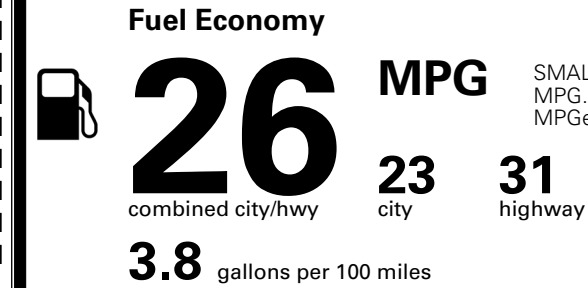

\$495.00
 \$235.00
 \$130.00
 \$375.00

MSRP INCLUDING OPTIONS

\$ 36,525.00

INLAND FREIGHT AND HANDLING

\$ 1,495.00

TOTAL MANUFACTURER'S SUGGESTED RETAIL PRICE ▶

\$ 38,020.00

EPA DOT Fuel Economy and Environment

Gasoline Vehicle

SMALL SUVs range from 14 to 138 MPG. The best vehicle rates 146 MPGe.

You spend \$1,000 more in fuel costs over 5 years compared to the average new vehicle.

Annual fuel cost \$1,900

Actual results will vary for many reasons, including driving conditions and how you drive and maintain your vehicle. The average new vehicle gets 29 MPG and costs \$8,500 to fuel over 5 years. Cost estimates are based on 15,000 miles per year at \$ 3.30 per gallon. MPGe is miles per gasoline gallon equivalent. Vehicle emissions are a significant cause of climate change and smog.