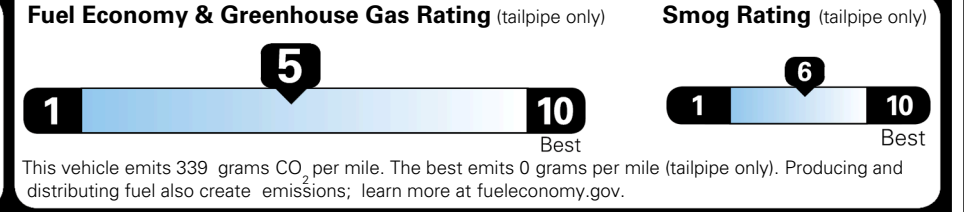

\$495.00
 \$235.00
 \$130.00
 \$375.00

MSRP INCLUDING OPTIONS

\$ 36,525.00

INLAND FREIGHT AND HANDLING

\$ 1,495.00

TOTAL MANUFACTURER'S SUGGESTED RETAIL PRICE ▶

\$ 38,020.00

EPA DOT Fuel Economy and Environment

Gasoline Vehicle

SMALL SUVs range from 14 to 138 MPG. The best vehicle rates 146 MPGe.

You spend \$1,000 more in fuel costs over 5 years compared to the average new vehicle.

Annual fuel cost \$1,900

Actual results will vary for many reasons, including driving conditions and how you drive and maintain your vehicle. The average new vehicle gets 29 MPG and costs \$8,500 to fuel over 5 years. Cost estimates are based on 15,000 miles per year at \$ 3.30 per gallon. MPGe is miles per gasoline gallon equivalent. Vehicle emissions are a significant cause of climate change and smog.