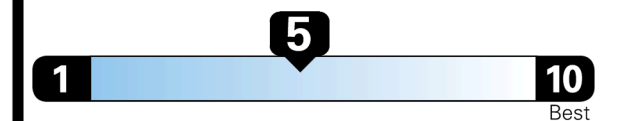

Smog Rating (tailpipe only)