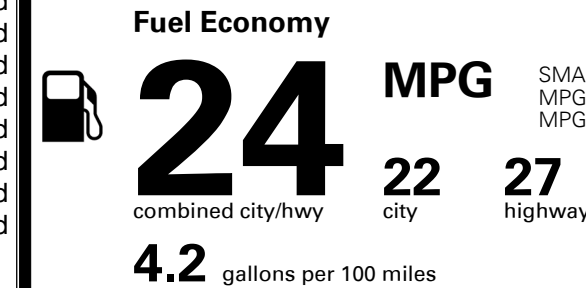

EPA DOT Fuel Economy and Environment

Gasoline Vehicle

SMALL SUVs range from 14 to 123 MPG. The best vehicle rates 132 MPGe.

You spend
$1,250
more in fuel costs
over 5 years
compared to the
average new vehicle.

Annual fuel cost
$1,850

Fuel Economy & Greenhouse Gas Rating (tailpipe only)