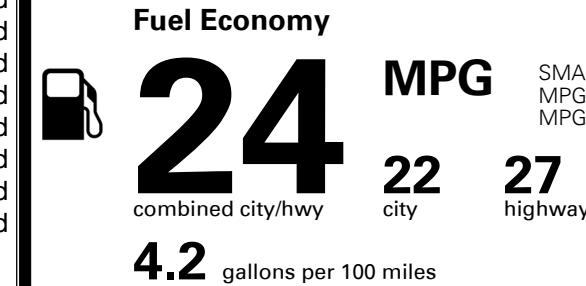

EPA DOT Fuel Economy and Environment

Gasoline Vehicle

SMALL SUVs range from 14 to 123 MPG. The best vehicle rates 132 MPGe.

You spend
$1,250
more in fuel costs
over 5 years
compared to the
average new vehicle.

Annual fuel cost
$1,850