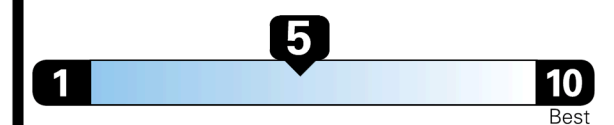

Fuel Economy & Greenhouse Gas Rating (tailpipe only)