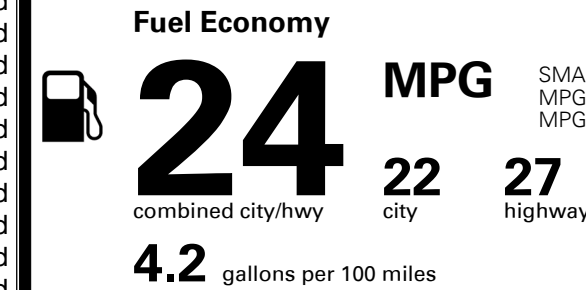

EPA DOT Fuel Economy and Environment

Gasoline Vehicle

SMALL SUVs range from 14 to 123 MPG. The best vehicle rates 132 MPGe.

You spend $1,250 more in fuel costs over 5 years
compared to the average new vehicle.

Annual fuel cost $1,850