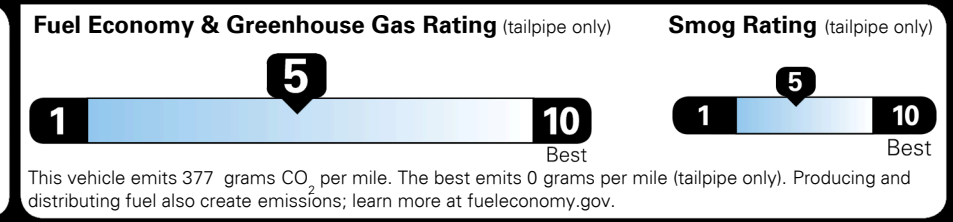

Actual results will vary for many reasons, including driving conditions and how you drive and maintain your vehicle. The average new vehicle gets 28 MPG and costs $8,000 to fuel over 5 years. Cost estimates are based on 15,000 miles per year at $ 2.95 per gallon. MPGe is miles per gasoline gallon equivalent. Vehicle emissions are a significant cause of climate change and smog.

fuelconomy.gov
Calculate personalized estimates and compare vehicles