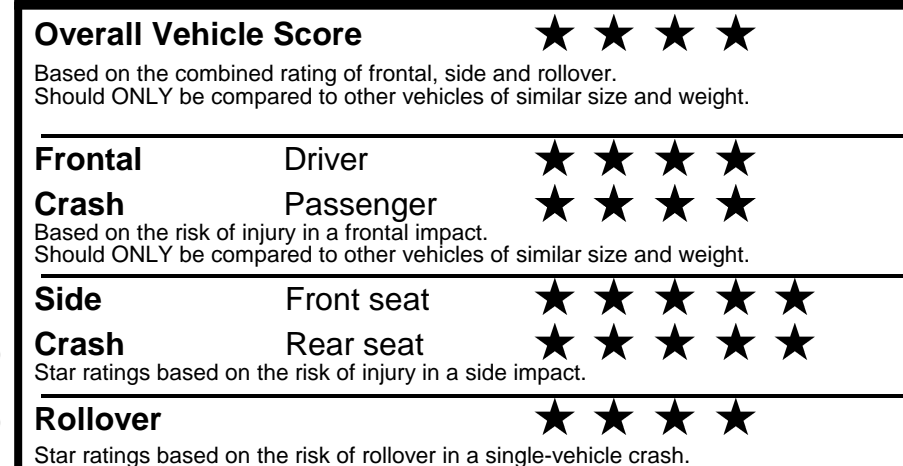

GOVERNMENT 5-STAR SAFETY RATINGS

Star ratings range from 1 to 5 stars (★ ★ ★ ★ ★) with 5 being the highest.
Source: National Highway Traffic Safety Administration (NHTSA).
www.safercar.gov or 1-888-327-4236

Manufacturer's suggested retail price includes Manufacturer's recommended pre-delivery service. License and title fees, state and local taxes and other dealer installed options and accessories are not included in the manufacturer's suggested retail price.

PARTS CONTENT INFORMATION

FOR VEHICLES IN THIS CAR LINE U.S./CANADIAN PARTS CONTENT: 55 %

MAJOR SOURCES OF FOREIGN PARTS: KOREA: 35%

NOTE: PARTS CONTENT DOES NOT INCLUDE FINAL ASSEMBLY, DISTRIBUTION, OR OTHER NON-PARTS COSTS.

FOR THIS VEHICLE FINAL ASSEMBLY POINT: WEST POINT, GA, USA

COUNTRY OF ORIGIN
ENGINE: USA
TRANSMISSION: KOREA

*Additional terms and conditions apply.
**Kia Connect may be currently unavailable for Model Year 2022 and newer vehicles sold or purchased in Massachusetts; please see owners.kia.com for updates on availability.
NOTE: When you purchase this vehicle, Kia America, Inc. collects personal information you provide to the dealership. For information on our collection and use of personal information and your rights, please see our Privacy Policy on www.kia.com.