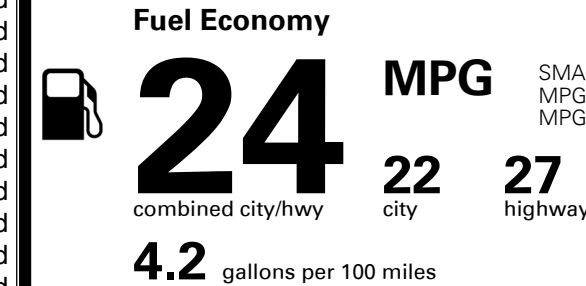

EPA DOT Fuel Economy and Environment

Gasoline Vehicle

SMALL SUVs range from 14 to 123 MPG. The best vehicle rates 132 MPGe.

You spend
$1,250
more in fuel costs
over 5 years
compared to the
average new vehicle.

Annual fuel cost
$1,850

Fuel Economy & Greenhouse Gas Rating (tailpipe only)