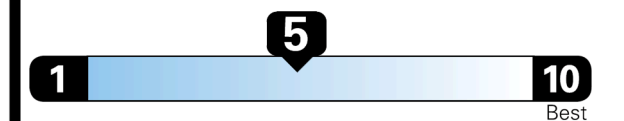

Smog Rating (tailpipe only)