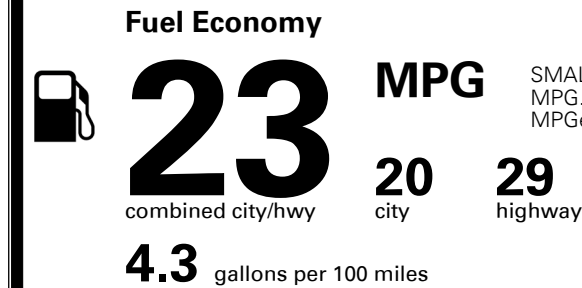

EPA DOT Fuel Economy and Environment

Gasoline Vehicle

SMALL SUVs range from 14 to 125 MPG. The best vehicle rates 146 MPGe.

You spend
\$2,250
 more in fuel costs
 over 5 years
 compared to the
 average new vehicle.