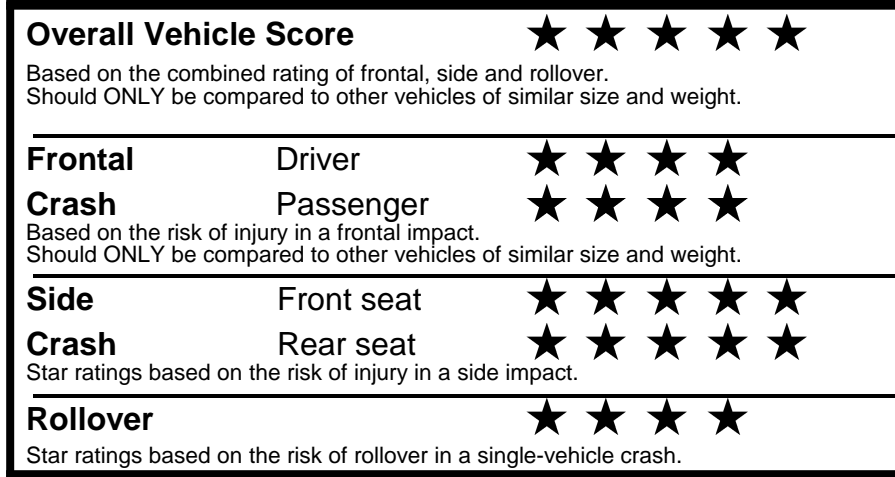

fueleconomy.gov
 Calculate personalized estimates and compare vehicles

Smartphone QR Code

GOVERNMENT 5-STAR SAFETY RATINGS

Star ratings range from 1 to 5 stars (★★★★★) with 5 being the highest.
 Source: National Highway Traffic Safety Administration (NHTSA).
www.safercar.gov or 1-888-327-4236