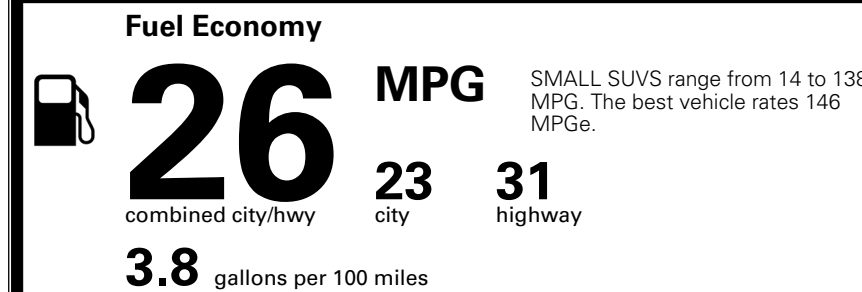

EPA DOT Fuel Economy and Environment

Gasoline Vehicle

You spend \$1,000 more in fuel costs over 5 years compared to the average new vehicle.

Annual fuel cost \$1,900

Actual results will vary for many reasons, including driving conditions and how you drive and maintain your vehicle. The average new vehicle gets 29 MPG and costs \$8,500 to fuel over 5 years. Cost estimates are based on 15,000 miles per year at \$ 3.30 per gallon. MPGe is miles per gasoline gallon equivalent. Vehicle emissions are a significant cause of climate change and smog.