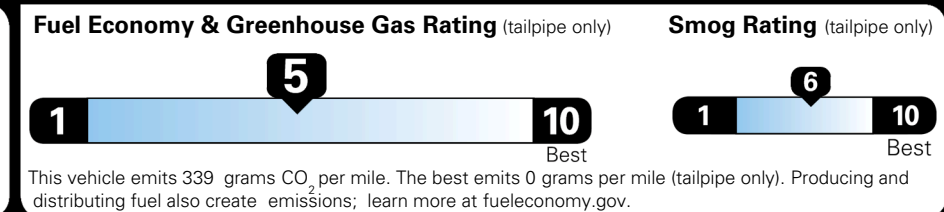

EPA DOT Fuel Economy and Environment

Gasoline Vehicle

You spend \$1,000 more in fuel costs over 5 years compared to the average new vehicle.

Annual fuel cost \$1,900

Actual results will vary for many reasons, including driving conditions and how you drive and maintain your vehicle. The average new vehicle gets 29 MPG and costs \$8,500 to fuel over 5 years. Cost estimates are based on 15,000 miles per year at \$ 3.30 per gallon. MPGe is miles per gasoline gallon equivalent. Vehicle emissions are a significant cause of climate change and smog.