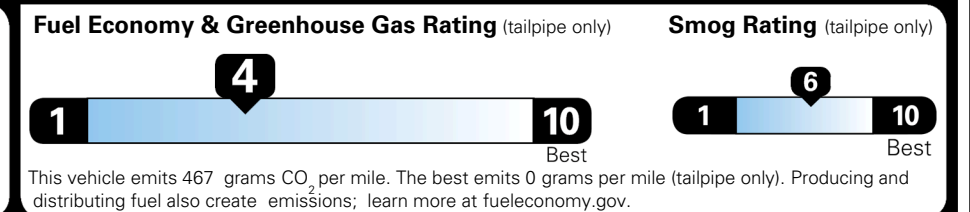

EPA DOT Fuel Economy and Environment

Gasoline Vehicle

STANDARD SUVs range from 13 to 115 MPG. The best vehicle rates 146 MPGe.

You spend
\$4,250
 more in fuel costs
 over 5 years
 compared to the
 average new vehicle.

Annual fuel cost
\$2,450

This vehicle emits 467 grams CO₂ per mile. The best emits 0 grams per mile (tailpipe only). Producing and distributing fuel also create emissions; learn more at fueleconomy.gov.