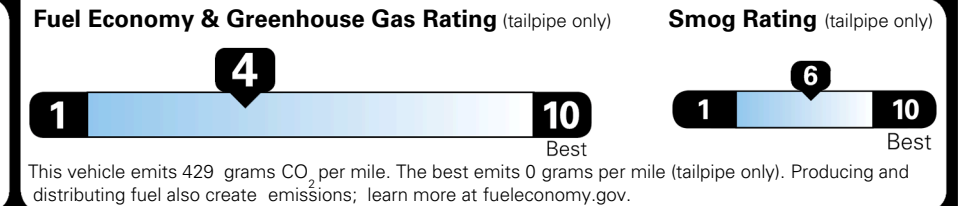

Actual results will vary for many reasons, including driving conditions and how you drive and maintain your vehicle. The average new vehicle gets 29 MPG and costs $8,000 to fuel over 5 years. Cost estimates are based on 15,000 miles per year at $ 3.10 per gallon. MPGe is miles per gasoline gallon equivalent. Vehicle emissions are a significant cause of climate change and smog.

fueleconomy.gov

Calculate personalized estimates and compare vehicles

GOVERNMENT 5-STAR SAFETY RATINGS

Overall Vehicle Score	Not Rated	
Based on the combined rating of frontal, side and rollover. Should ONLY be compared to other vehicles of similar size and weight.		
Frontal Crash	Driver	Not Rated
	Passenger	Not Rated
Based on the risk of injury in a frontal impact. Should ONLY be compared to other vehicles of similar size and weight.		
Side Crash	Front seat	Not Rated
	Rear seat	Not Rated
Star ratings based on the risk of injury in a side impact.		
Rollover	Not Rated	
Star ratings based on the risk of rollover in a single-vehicle crash.		

Star ratings range from 1 to 5 stars (★★★★★) with 5 being the highest.
Source: National Highway Traffic Safety Administration (NHTSA).
www.safercar.gov or 1-888-327-4236

Manufacturer's suggested retail price includes Manufacturer's recommended pre-delivery service. License and title fees, state and local taxes and other dealer installed options and accessories are not included in the manufacturer's suggested retail price.

PARTS CONTENT INFORMATION

FOR VEHICLES IN THIS CAR LINE U.S./CANADIAN PARTS CONTENT: 50 %

MAJOR SOURCES OF FOREIGN PARTS: KOREA: 35%

NOTE: PARTS CONTENT DOES NOT INCLUDE FINAL ASSEMBLY, DISTRIBUTION, OR OTHER NON-PARTS COSTS.

FOR THIS VEHICLE FINAL ASSEMBLY POINT: WEST POINT, GA, USA

COUNTRY OF ORIGIN
ENGINE (MOTOR): KOREA
TRANSMISSION: USA