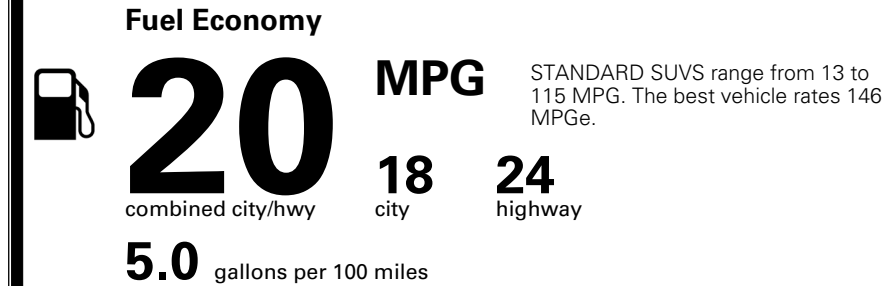

MSRP INCLUDING OPTIONS \$ 49,425.00

INLAND FREIGHT AND HANDLING \$ 1,545.00

TOTAL MANUFACTURER'S SUGGESTED RETAIL PRICE ▶ \$ 50,970.00

TOTAL ADDITIONAL WEIGHT: 14.7

EPA DOT Fuel Economy and Environment

Gasoline Vehicle