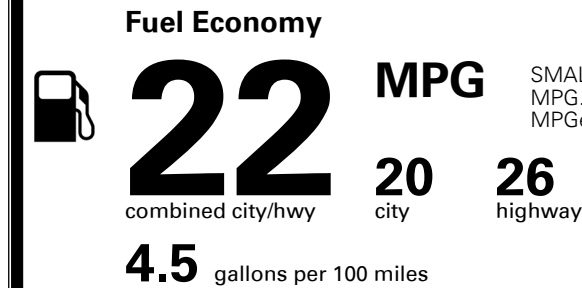

EPA DOT Fuel Economy and Environment

Gasoline Vehicle

SMALL SUVs range from 14 to 125 MPG. The best vehicle rates 140 MPGe.

You spend
$2,500
more in fuel costs
over 5 years
compared to the
average new vehicle.

Annual fuel cost
$2,400