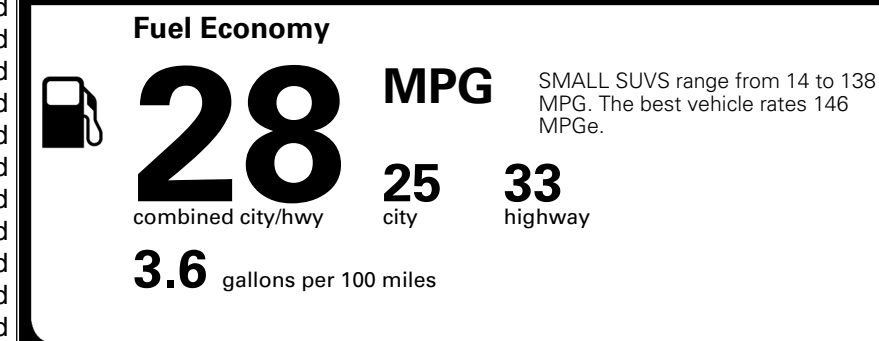

TOTAL ADDITIONAL WEIGHT: 6.6

EPA DOT Fuel Economy and Environment

Gasoline Vehicle

You spend \$250 more in fuel costs over 5 years compared to the average new vehicle.

Annual fuel cost \$1,750

Actual results will vary for many reasons, including driving conditions and how you drive and maintain your vehicle. The average new vehicle gets 29 MPG and costs \$8,500 to fuel over 5 years. Cost estimates are based on 15,000 miles per year at \$ 3.30 per gallon. MPGe is miles per gasoline gallon equivalent. Vehicle emissions are a significant cause of climate change and smog.