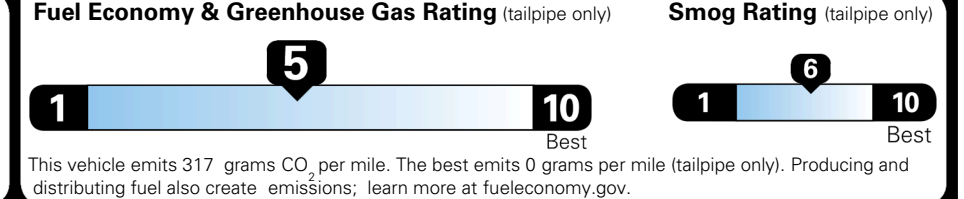

TOTAL ADDITIONAL WEIGHT: 6.6

EPA DOT Fuel Economy and Environment

Gasoline Vehicle

You spend \$250 more in fuel costs over 5 years compared to the average new vehicle.

Annual fuel cost \$1,750

Actual results will vary for many reasons, including driving conditions and how you drive and maintain your vehicle. The average new vehicle gets 29 MPG and costs \$8,500 to fuel over 5 years. Cost estimates are based on 15,000 miles per year at \$ 3.30 per gallon. MPGe is miles per gasoline gallon equivalent. Vehicle emissions are a significant cause of climate change and smog.