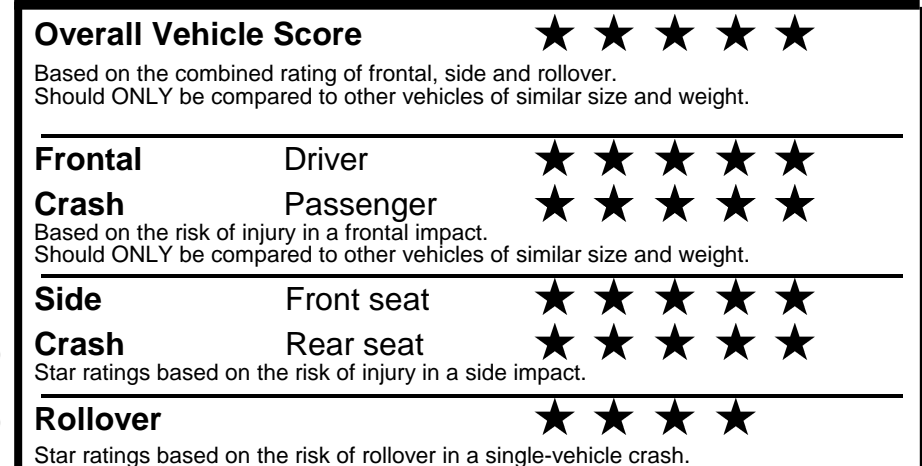

fueleconomy.gov

Calculate personalized estimates and compare vehicles

GOVERNMENT 5-STAR SAFETY RATINGS

Star ratings range from 1 to 5 stars (★★★★★) with 5 being the highest. Source: National Highway Traffic Safety Administration (NHTSA). www.safercar.gov or 1-888-327-4236