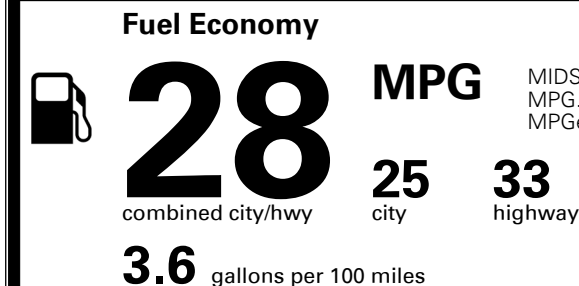

EPA DOT Fuel Economy and Environment

Gasoline Vehicle

MIDSIZE CARS range from 15 to 132 MPG. The best vehicle rates 140 MPGe.

You save $0
in fuel costs over 5 years compared to the average new vehicle.

Annual fuel cost $1,950