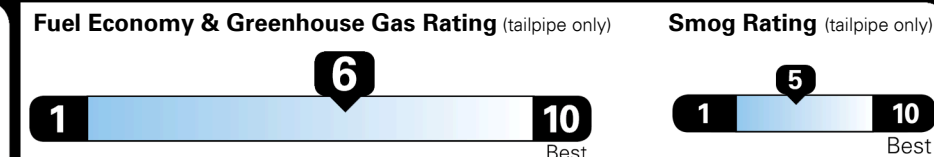

This vehicle emits 316 grams CO₂ per mile. The best emits 0 grams per mile (tailpipe only). Producing and distributing fuel also create emissions; learn more at fueleconomy.gov.

Actual results will vary for many reasons, including driving conditions and how you drive and maintain your vehicle. The average new vehicle gets 28 MPG and costs $9,750 to fuel over 5 years. Cost estimates are based on 15,000 miles per year at $ 3.60 per gallon. MPGe is miles per gasoline gallon equivalent. Vehicle emissions are a significant cause of climate change and smog.

fueleconomy.gov

Calculate personalized estimates and compare vehicles

GOVERNMENT 5-STAR SAFETY RATINGS

Overall Vehicle Score ★ ★ ★ ★ ★

Based on the combined rating of frontal, side and rollover. Should ONLY be compared to other vehicles of similar size and weight.

Frontal Driver ★ ★ ★ ★ ★

Crash Passenger ★ ★ ★ ★ ★

Based on the risk of injury in a frontal impact. Should ONLY be compared to other vehicles of similar size and weight.

Side Front seat ★ ★ ★ ★ ★

Crash Rear seat ★ ★ ★ ★ ★

Star ratings based on the risk of injury in a side impact.

Rollover ★ ★ ★ ★ ★

Star ratings based on the risk of rollover in a single-vehicle crash.

Star ratings range from 1 to 5 stars (★★★★★) with 5 being the highest.

Source: National Highway Traffic Safety Administration (NHTSA).

www.safercar.gov or 1-888-327-4236

Manufacturer's suggested retail price includes Manufacturer's recommended pre-delivery service. License and title fees, state and local taxes and other dealer installed options and accessories are not included in the manufacturer's suggested retail price.

PARTS CONTENT INFORMATION

FOR VEHICLES IN THIS CAR LINE U.S./CANADIAN PARTS CONTENT: 60 %

MAJOR SOURCES OF FOREIGN PARTS: KOREA: 30%

NOTE: PARTS CONTENT DOES NOT INCLUDE FINAL ASSEMBLY, DISTRIBUTION, OR OTHER NON-PARTS COSTS.

FOR THIS VEHICLE FINAL ASSEMBLY POINT: WEST POINT, GA, USA

COUNTRY OF ORIGIN

ENGINE: USA

TRANSMISSION: USA