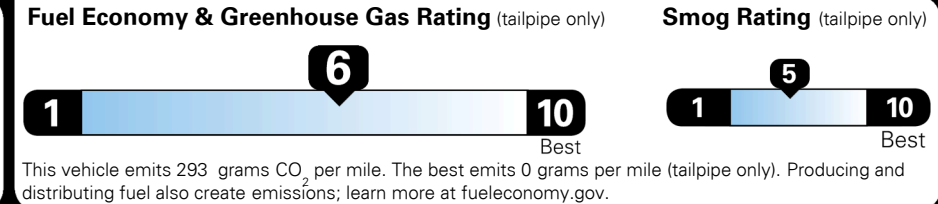

You save $1,000 in fuel costs over 5 years
compared to the average new vehicle.

Annual fuel cost $1,750