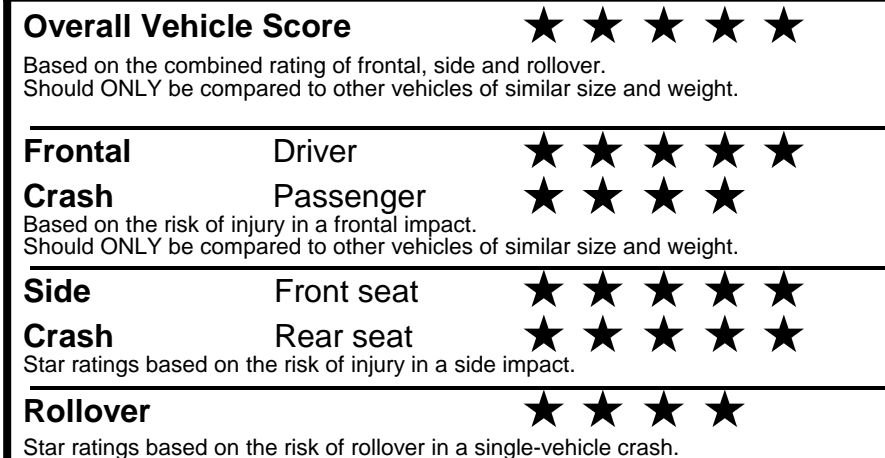

fueleconomy.gov

Calculate personalized estimates and compare vehicles

GOVERNMENT 5-STAR SAFETY RATINGS

Star ratings range from 1 to 5 stars (★★★★★) with 5 being the highest.
 Source: National Highway Traffic Safety Administration (NHTSA).
www.safercar.gov or 1-888-327-4236