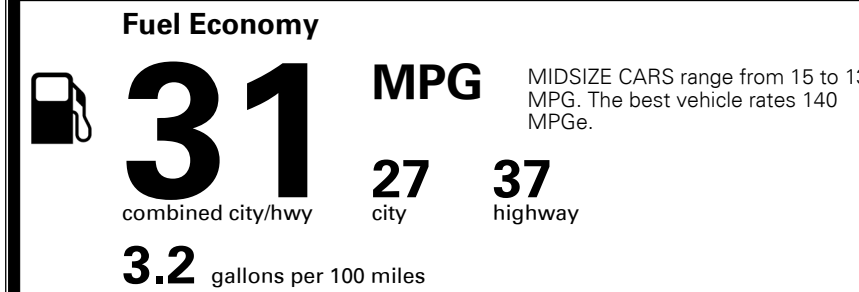

\$445.00
 \$1,000.00

\$800.00

\$175.00

\$ 29,310.00

\$ 1,125.00

\$ 30,435.00

EPA DOT Fuel Economy and Environment

Gasoline Vehicle