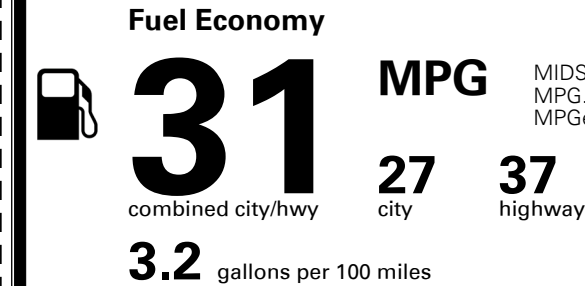

MSRP INCLUDING OPTIONS \$ 28,310.00

INLAND FREIGHT AND HANDLING \$ 1,125.00

TOTAL MANUFACTURER'S SUGGESTED RETAIL PRICE ▶

\$ 29,435.00

TOTAL ADDITIONAL WEIGHT: 7.3

EPA DOT Fuel Economy and Environment

Gasoline Vehicle