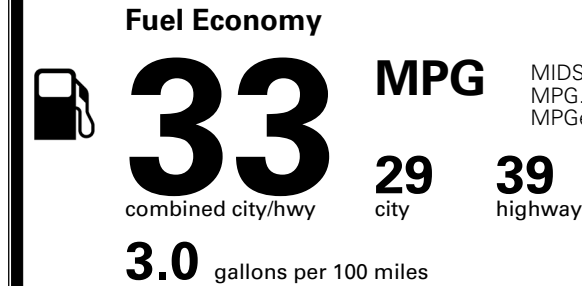

TOTAL MANUFACTURER'S SUGGESTED RETAIL PRICE ▶

\$ 29,025.00

TOTAL ADDITIONAL WEIGHT: 11.4

EPA DOT Fuel Economy and Environment

Gasoline Vehicle

MIDSIZE CARS range from 15 to 139 MPG. The best vehicle rates 146 MPGe.

You save \$1,000
 in fuel costs over 5 years compared to the average new vehicle.

Annual fuel cost \$1,500

Actual results will vary for many reasons, including driving conditions and how you drive and maintain your vehicle. The average new vehicle gets 29 MPG and costs \$8,500 to fuel over 5 years. Cost estimates are based on 15,000 miles per year at \$ 3.30 per gallon. MPGe is miles per gasoline gallon equivalent. Vehicle emissions are a significant cause of climate change and smog.