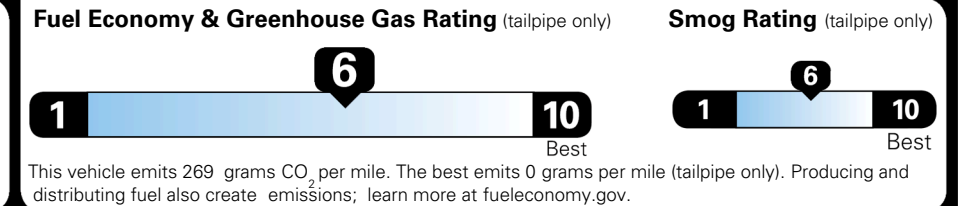

MIDSIZE CARS range from 15 to 139 MPG. The best vehicle rates 146 MPGe.

You save $1,000
in fuel costs over 5 years compared to the average new vehicle.

Annual fuel cost $1,500