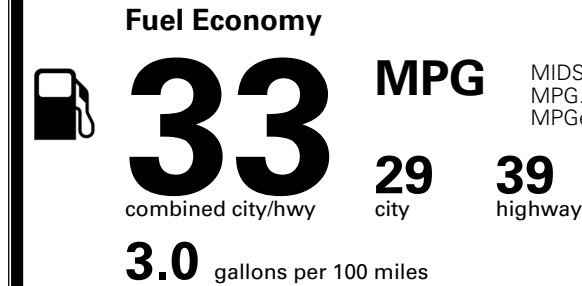

\$295.00
 \$900.00
 \$190.00

MSRP INCLUDING OPTIONS

\$ 26,875.00

INLAND FREIGHT AND HANDLING

\$ 1,245.00

TOTAL MANUFACTURER'S SUGGESTED RETAIL PRICE ▶

\$ 28,120.00

EPA DOT Fuel Economy and Environment

Gasoline Vehicle

MIDSIZE CARS range from 15 to 139 MPG. The best vehicle rates 146 MPGe.

You save \$1,000
 in fuel costs over 5 years compared to the average new vehicle.

Annual fuel cost \$1,500

Actual results will vary for many reasons, including driving conditions and how you drive and maintain your vehicle. The average new vehicle gets 29 MPG and costs \$8,500 to fuel over 5 years. Cost estimates are based on 15,000 miles per year at \$ 3.30 per gallon. MPGe is miles per gasoline gallon equivalent. Vehicle emissions are a significant cause of climate change and smog.