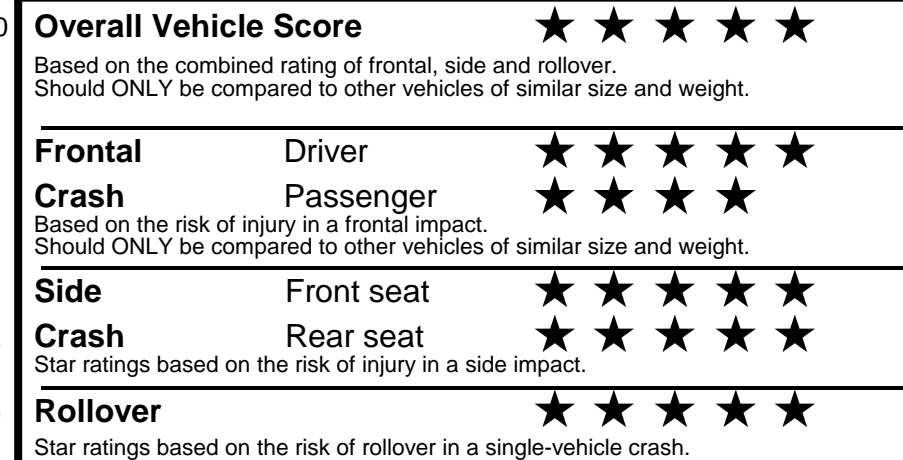

fueleconomy.gov

Calculate personalized estimates and compare vehicles

GOVERNMENT 5-STAR SAFETY RATINGS

Star ratings range from 1 to 5 stars (★★★★★) with 5 being the highest.
 Source: National Highway Traffic Safety Administration (NHTSA).
www.safercar.gov or 1-888-327-4236