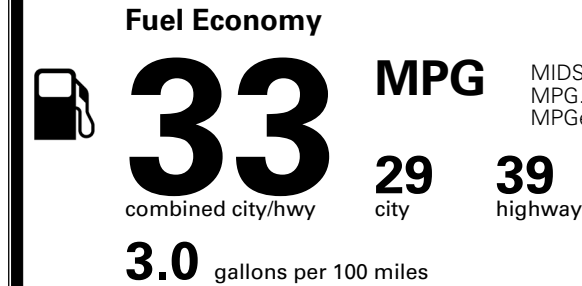

\$ 23,580.00

INLAND FREIGHT AND HANDLING

\$ 1,245.00

TOTAL MANUFACTURER'S SUGGESTED RETAIL PRICE ▶

\$ 24,825.00

*Additional terms and conditions apply.
 **Kia Connect may be currently unavailable for some Model Year 2022 and newer vehicles sold or purchased in Massachusetts; please see owners.kia.com for more information.
 NOTE: When you purchase this vehicle, Kia America, Inc. collects personal information you provide to the dealership. For information on our collection and use of personal information and your rights, please see our Privacy Policy on www.kia.com.

TOTAL ADDITIONAL WEIGHT: 11.4

EPA DOT Fuel Economy and Environment

Gasoline Vehicle

MIDSIZE CARS range from 15 to 139 MPG. The best vehicle rates 146 MPGe.

You save \$1,000
 in fuel costs over 5 years compared to the average new vehicle.