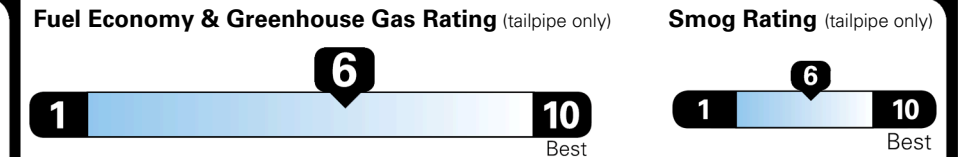

This vehicle emits 269 grams CO₂ per mile. The best emits 0 grams per mile (tailpipe only). Producing and distributing fuel also create emissions; learn more at fueleconomy.gov.

Actual results will vary for many reasons, including driving conditions and how you drive and maintain your vehicle. The average new vehicle gets 29 MPG and costs $8,500 to fuel over 5 years. Cost estimates are based on 15,000 miles per year at $ 3.30 per gallon. MPGe is miles per gasoline gallon equivalent. Vehicle emissions are a significant cause of climate change and smog.

fueleconomy.gov

Calculate personalized estimates and compare vehicles

GOVERNMENT 5-STAR SAFETY RATINGS

Overall Vehicle Score ★★★★★

Based on the combined rating of frontal, side and rollover. Should ONLY be compared to other vehicles of similar size and weight.

Frontal Crash ★★★★★

Based on the risk of injury in a frontal impact. Should ONLY be compared to other vehicles of similar size and weight.

Side Crash ★★★★★

Star ratings based on the risk of injury in a side impact.

Rollover ★★★★★

Star ratings based on the risk of rollover in a single-vehicle crash.

Star ratings range from 1 to 5 stars (★★★★★) with 5 being the highest.

Source: National Highway Traffic Safety Administration (NHTSA).

www.safercar.gov or 1-888-327-4236

Manufacturer's suggested retail price includes Manufacturer's recommended pre-delivery service. License and title fees, state and local taxes and other dealer installed options and accessories are not included in the manufacturer's suggested retail price.

PARTS CONTENT INFORMATION

FOR VEHICLES IN THIS CAR LINE U.S./CANADIAN PARTS CONTENT: 20 %

MAJOR SOURCES OF FOREIGN PARTS:
MEXICO: 45%
KOREA: 30%

NOTE: PARTS CONTENT DOES NOT INCLUDE FINAL ASSEMBLY, DISTRIBUTION, OR OTHER NON-PARTS COSTS.

FOR THIS VEHICLE FINAL ASSEMBLY POINT: PESQUERIA, NL, MEXICO

COUNTRY OF ORIGIN ENGINE (MOTOR): USA
TRANSMISSION: MEXICO