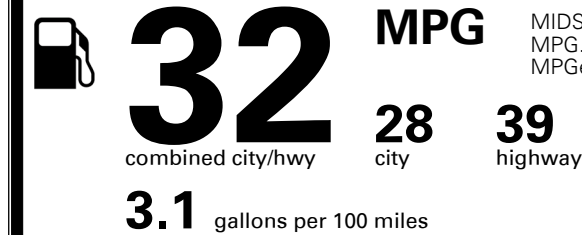

TOTAL ADDITIONAL WEIGHT: 6.9

EPA Fuel Economy and Environment

Gasoline Vehicle

Fuel Economy

You save \$1,250
 in fuel costs
 over 5 years
 compared to the
 average new vehicle.

Annual fuel cost \$1,700

This vehicle emits 277 grams CO₂ per mile. The best emits 0 grams per mile (tailpipe only). Producing and distributing fuel also create emissions; learn more at fueleconomy.gov.