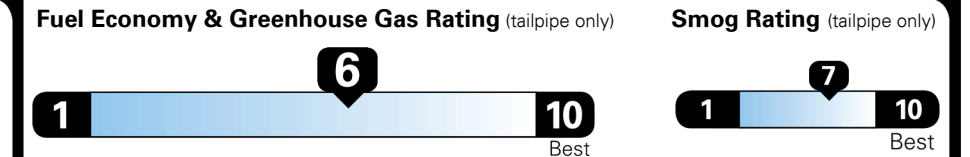

TOTAL ADDITIONAL WEIGHT: 6.9

EPA Fuel Economy and Environment

Gasoline Vehicle

Fuel Economy

You save \$1,250
 in fuel costs
 over 5 years
 compared to the
 average new vehicle.

Annual fuel cost \$1,700

This vehicle emits 277 grams CO₂ per mile. The best emits 0 grams per mile (tailpipe only). Producing and distributing fuel also create emissions; learn more at fueleconomy.gov.