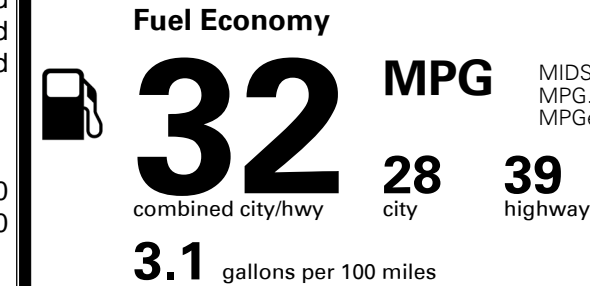

EPA DOT Fuel Economy and Environment

Gasoline Vehicle

MIDSIZE CARS range from 15 to 132 MPG. The best vehicle rates 132 MPGe.

You save
$1,000
in fuel costs
over 5 years
compared to the
average new vehicle.

Annual fuel cost
$1,400

Fuel Economy & Greenhouse Gas Rating (tailpipe only)